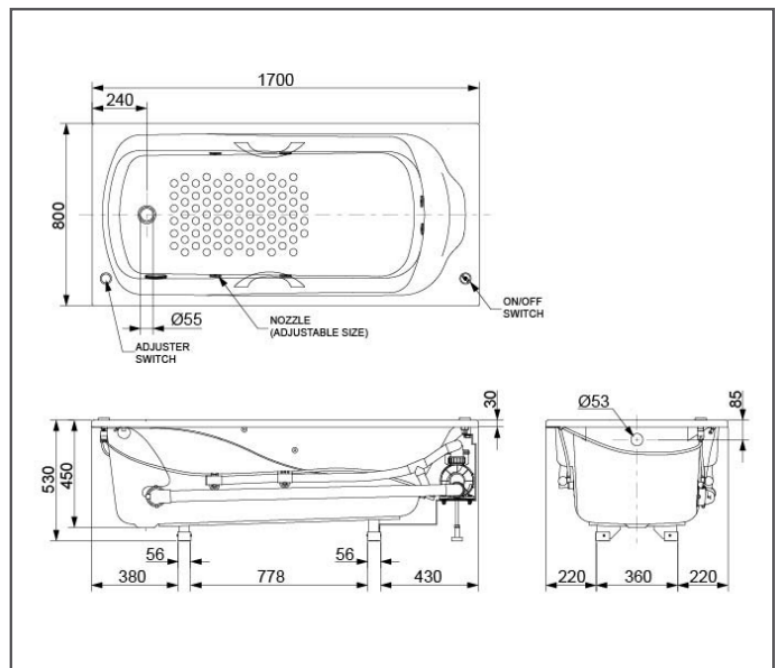

COLOURS

White(#W)

PAYK1750ZLHPE#W/ PAYK1750ZRHPE#W